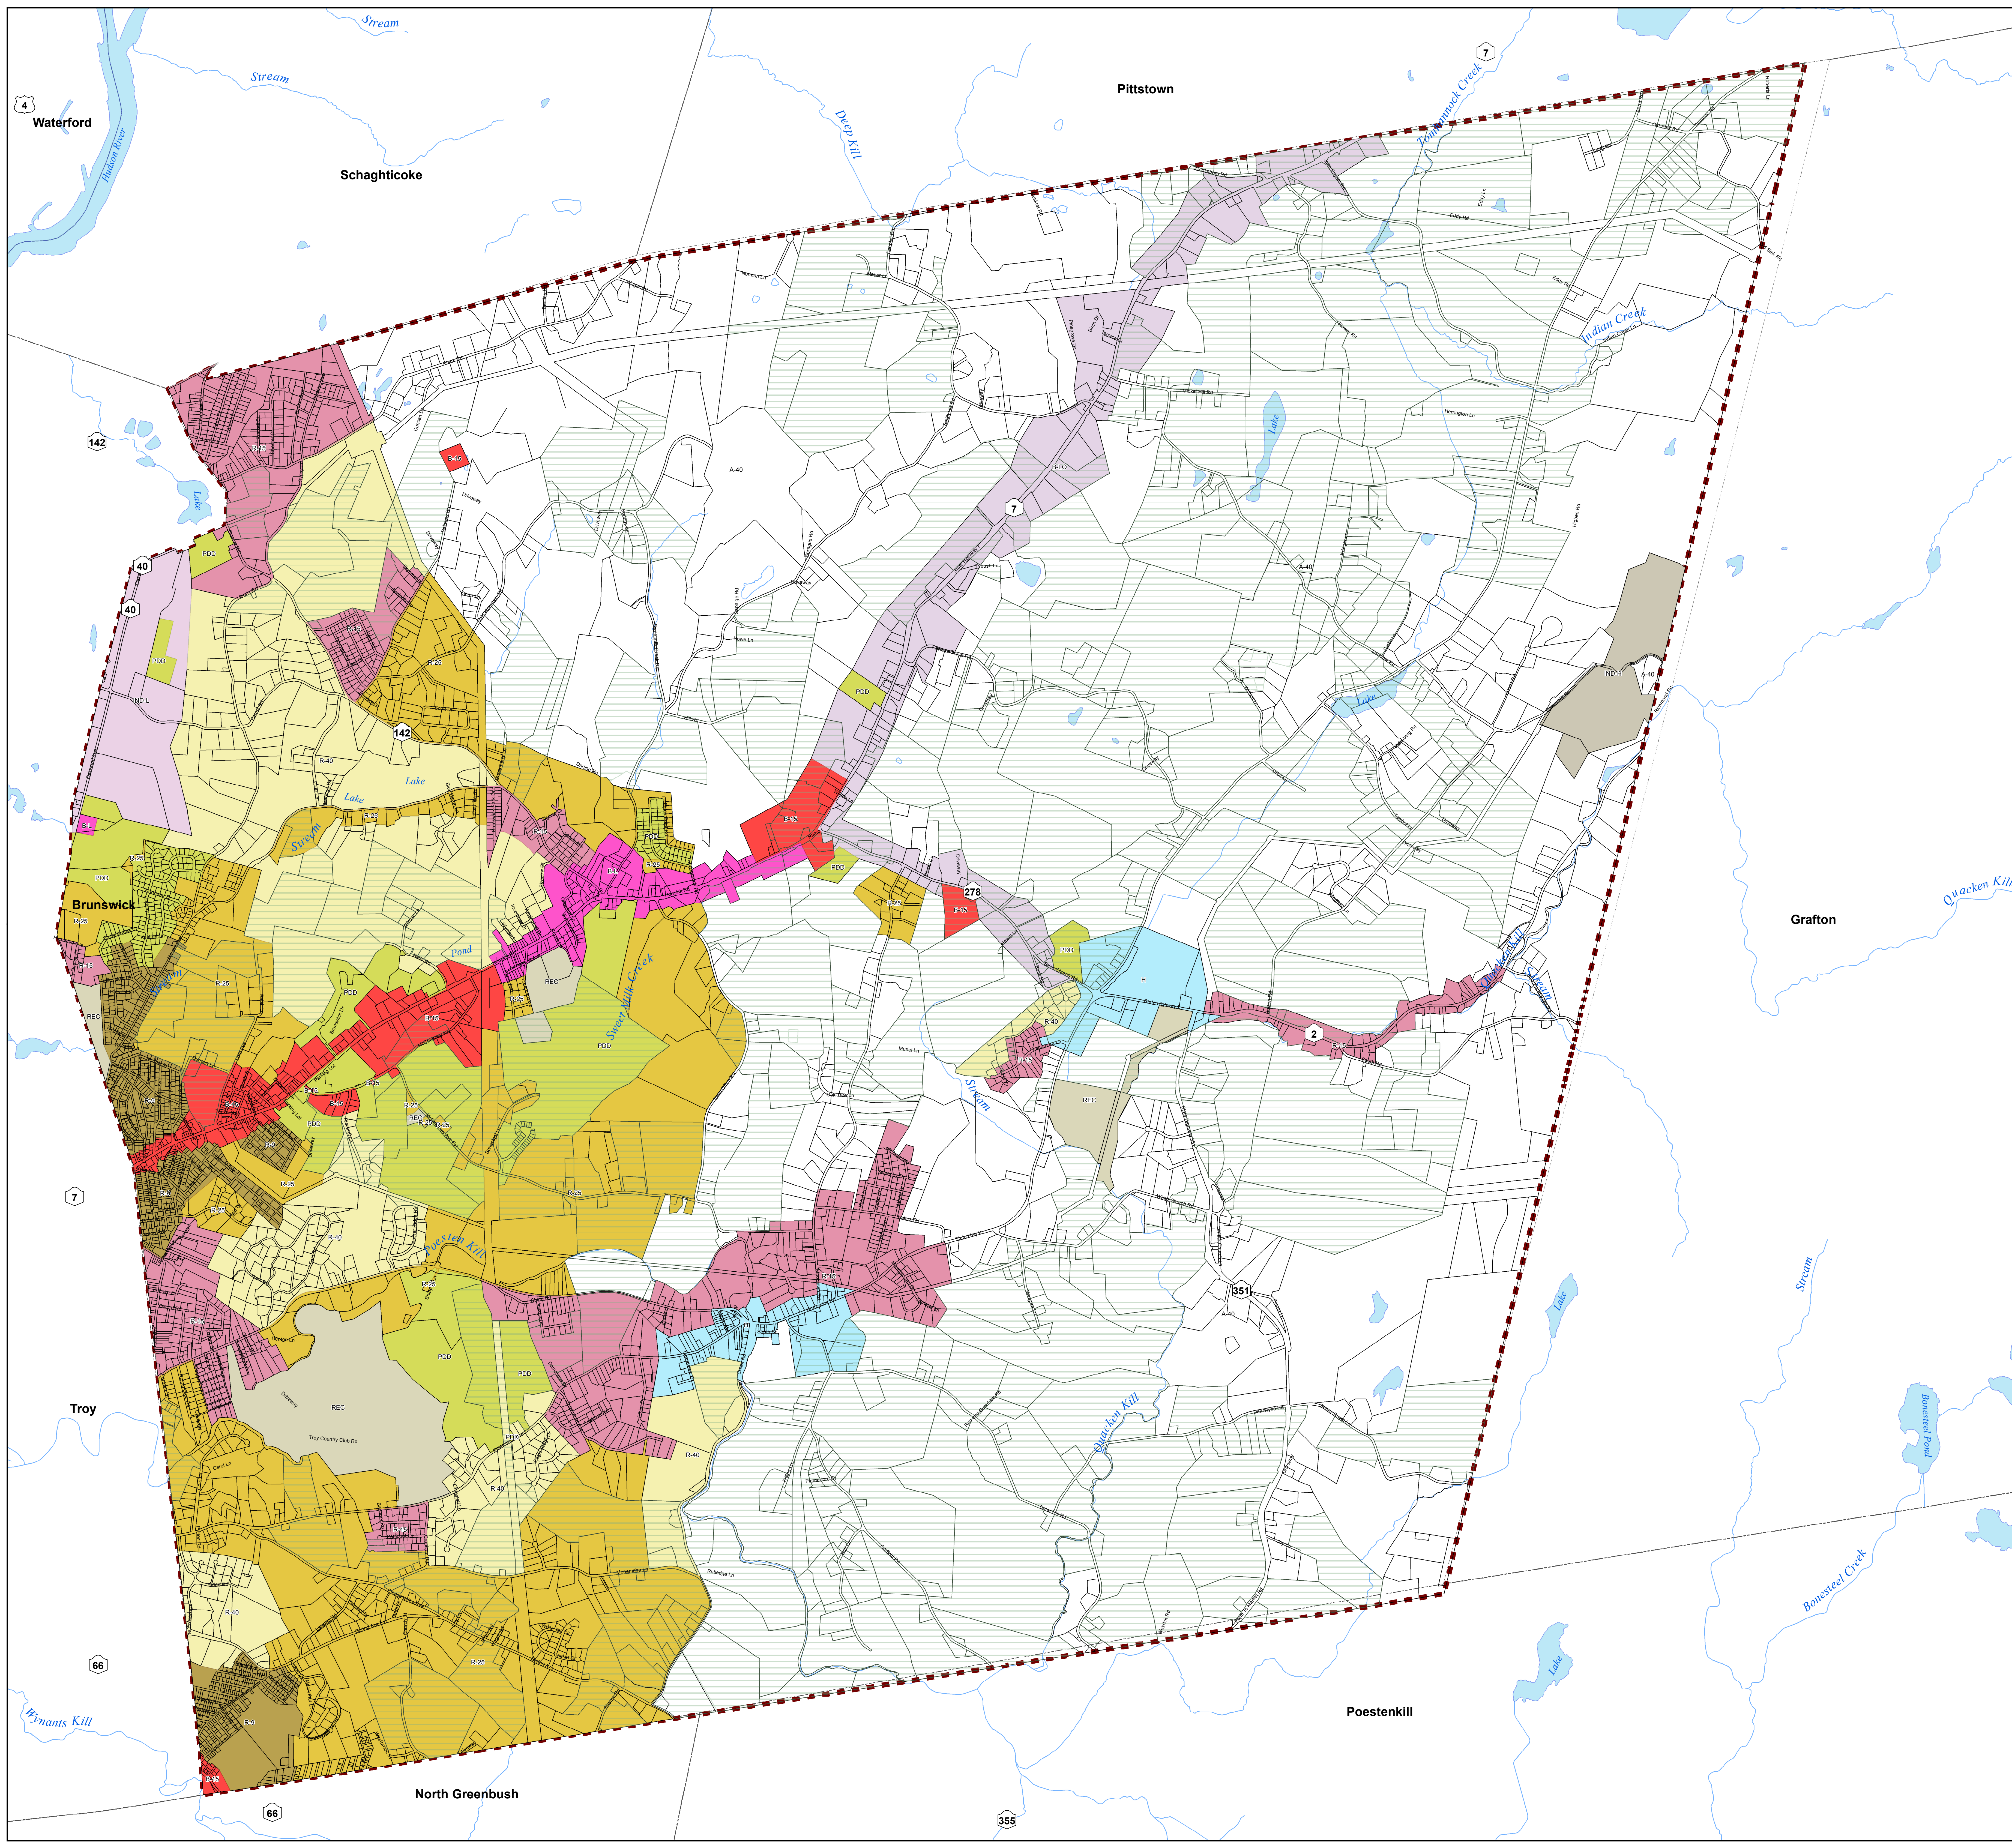

Zoning Map 2017 Town of Brunswick Rensselaer County

Legend

-  Parcels
- Zoning Districts 2014**
-  A-40, Agricultural
-  AO, Agriculture Overlay
-  R-40, Residential
-  R-25, Residential
-  R-15, Residential
-  R-9, Residential
-  B-L, Business Light
-  B-LO, Business Light Overlay
-  B-15, Commercial
-  H, Hamlet
-  IND-L, Industrial Light
-  IND-H, Industrial Heavy
-  PDD, Planned Dev. District
-  REC, Recreational

Copyright Laberge Group, 2-7-17.
 Produced for Planning Purposes Only.
 Data provided by: Rensselaer County
 Department of Planning & Development
 Accuracy or completeness is not guaranteed.
 Last Modified 2-7-17 Project # 2014009
 J:\2014009\Cadd\GIS\Maps\Zoning_Proposed_2014_EditJW
 J:\2014009\Cadd\GIS\Maps\Zoning_Proposed_2014_EditJW

 0 625 1,250 2,500
 Feet